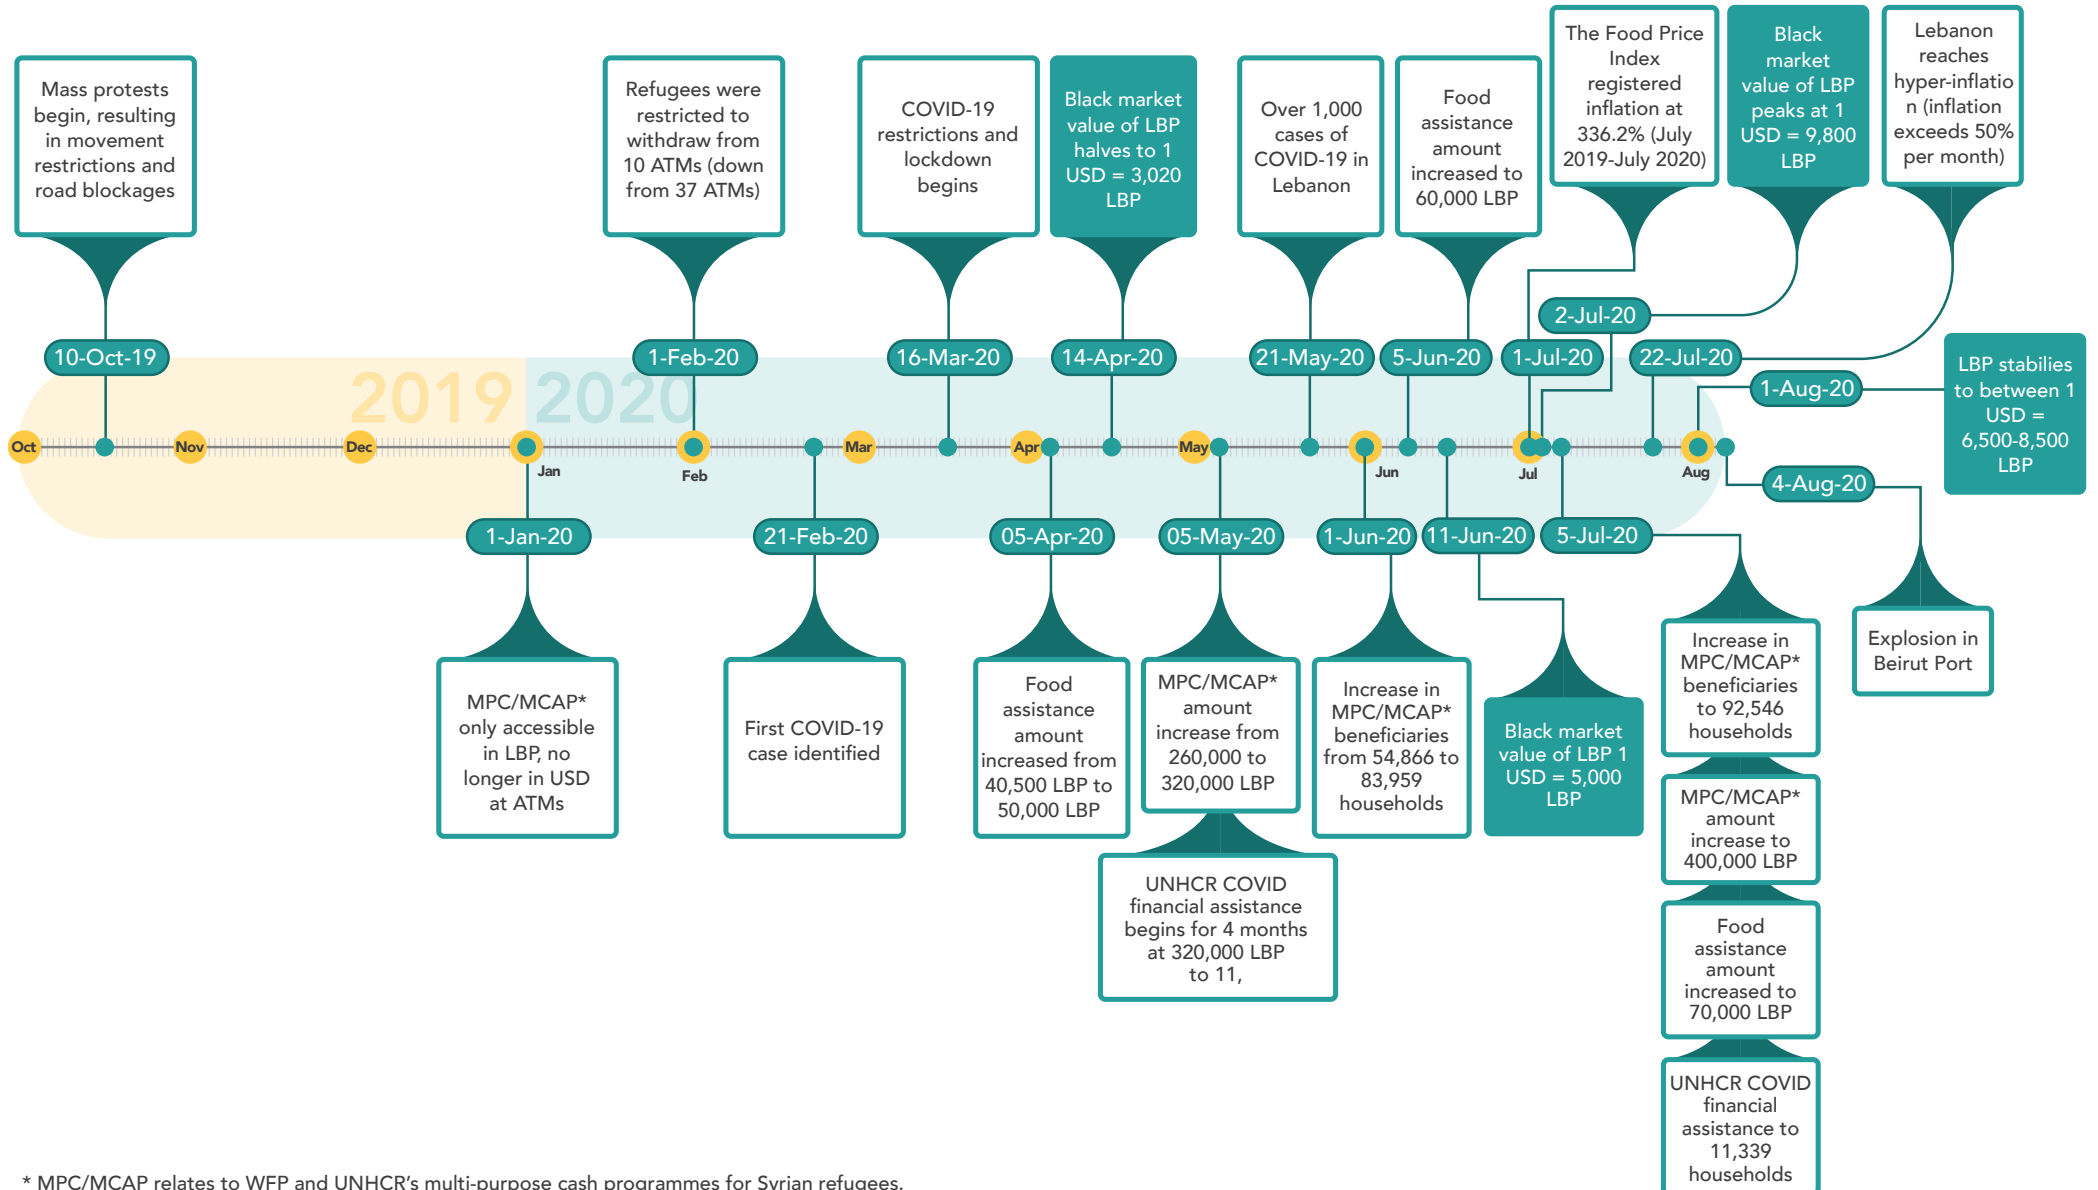

PINNING DOWN MOVING TARGETS

Timeline of cash programme adaptations (October 2019 – July 2020)

* MPC/MCAP relates to WFP and UNHCR's multi-purpose cash programmes for Syrian refugees.